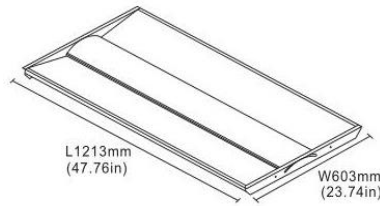

DIMENSIONS

WARRANTY

5 years

Example

24RK 36w 4860 lm 4' 4000k MV REC DIM White

ORDERING INFORMATION

24RK	Watts / Lumens / Length	Color Temp	Voltage	Mounts	Options	Finish Options
	36w 4,860 lm 4' 50w 6,750 lm 4'	3000K, 3500K 4000K, 5000K	120-277V (MV)	Recessed	Dimming (Dim) EM Battery Backup (EMBB)	White