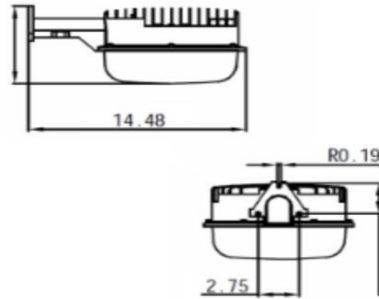

| | |
|--------------|------|
| Project Name | Type |
| Catalog No | Date |

DESCRIPTION

The LED AL300 Area Light Series is available in 5 wattages with Slipfitter or Wall Bracket mounting and optical distributions designed to replace HID lighting systems from 70w to 175w MH or HPS.

The AL300 is perfect for building facades, general area and parking structures, bridges, signage, accentuation of landscape and architectural details, flags, and general security lighting. Mounting heights from ground to 20 feet can be used based on light level and uniformity requirements.

DIMENSIONS

WARRANTY

5 years

Example

AL300 80W 8,560 Lm 14.48" 4000K MV SF PH GR

ORDERING INFORMATION

| AL300 | Watts / Lumens / Length | Color Temp | Voltage | Mounts | Options | Finish Options |
|-------|-------------------------|--------------|---------------|--------------------------------------|----------------|--------------------------|
| | 23W 2,440 Lm 14.48" | 4000K, 5000K | 120-277V (MV) | Slipfitter (SF) Wall Bracket (WB) | Photocell (PH) | Bronze (BZ) Grey (GR) |
| | 38W 4,180 Lm 14.48" | | | | | |
| | 45W 4,950 Lm 14.48" | | | | | |
| | 60W 6,420 Lm 14.48" | | | | | |
| | 80W 8,560 Lm 14.48" | | | | | |