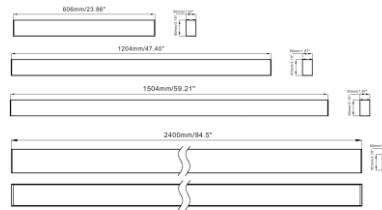

DIMENSIONS

WARRANTY

5 years

Example

APL100 36W 3560 lm 4' 4000K MV PE 0-10V Black

ORDERING INFORMATION

APL100	Watts / Lumens / Length	Color Temp	Voltage	Mounts	Options	Finish Options
	18W 1,728 lm 2' 36W 3,560 lm 4'	3000K, 4000K or 5000K	120-277V (MV)	Ceiling Mount (CM) Pendant/Suspended mount (PE)	0-10V Dimming	White Black Silver