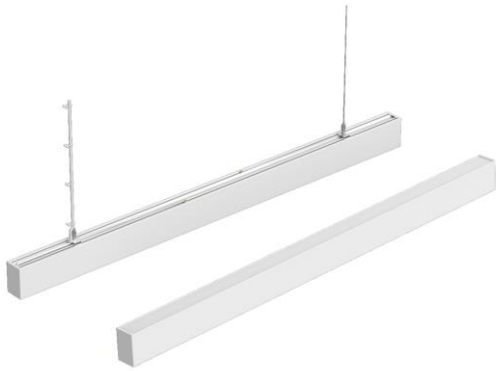

420 Highland Ave. Ext, Middletown, N.Y. 10940
 Office: 845-360-5363 | Toll Free: 800-781-8027 | Fax: 775-255-3044
 © RTG Lighting, Inc. | sales@rtglighting.com

APL100 Series LED

Linear Pendant

PROJECT INFORMATION

Project Name	Type
Catalog No	Date

DESCRIPTION

This LED linear light is exclusively designed for Lighting Designers and Architects. The elegant design incorporates a premium aluminum profile, multiple dimensions and is easy to install.

With three types installation: ceiling mount, suspended/pendant mount and embedded. With superior lumen output from its high quality LED, this fixture replaces older fluorescent fixtures, with high energy savings.

FEATURES

- Simple, modern design
- Screwless end caps
- Extrusion aluminum lamp body and PC cover
- Smooth, soft lighting effect, no dark spots or shadows
- 0-10V Dimming
- UL Listed
- DLC Listed
- CE Listed