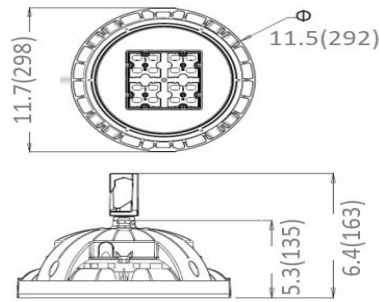

DIMENSIONS

WARRANTY

5 years

Example

GP580 30w 3299 lm - 4000k MV UM PH Bronze

ORDERING INFORMATION

GP580	Watts / Lumens / Length	Color Temp	Voltage	Mounts	Options	Finish Options
	80w 9367 Lm -	4000K, 5000K	100-277V (MV)	U-Mount (UM) Slipfitter (SF) Yolk Mount (YM)	Photocell (PC)	Bronze
	40w 5200 Lm -	2700K, 3000K	100-277V (MV)	Hook (HK)	0-10V Dimming (10V)	Black
	60w 7800 Lm -	4000K, 5000K		U-Mount (UM)	Timing Dimming (TDim)	Green
	80w 10400 Lm -	5700K		Canopy (CM)	OCC Sensor (OCC)	Grey
	100w 13000 Lm -			Steel Cable (SC)	Anti-Glare Cover (AGC)