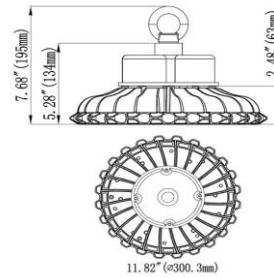

Project Name	Type
Catalog No	Date

DESCRIPTION

Equiped High power LED, high efficiency power supply, special heat release and lamp body integration design.

Big beam high bay light, can meet more illumination requirements of customers. Compare with similar products, more lumens output and function is more stable.

DIMENSIONS

WARRANTY

5 years

Example

HB710 80w 10400 lm - 2700k MV HK 10V Bronze

ORDERING INFORMATION

HB710	Watts / Lumens / Length	Color Temp	Voltage	Mounts	Options	Finish Options
	80w 10,400 Lm - 100w 13,000 Lm - 120w 15,600 Lm - 150w 19,500 Lm - 180w 23,400 Lm - 200w 26,000 Lm - 240w 30,000 Lm	3000K, 4000K 5000K, 5700K	100-277V (MV)	Hook (HK)	0-10V Dimming (10V)	Bronze