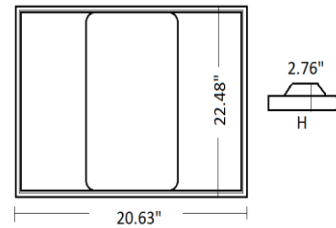

DIMENSIONS

WARRANTY

5 years

Example

OL2210 25w 3375 lm 2' x 2' 3000k MV REC DIM White

ORDERING INFORMATION

OL2210	Watts / Lumens / Length	Color Temp	Voltage	Mounts	Options	Finish Options
	25w 2832 lm 2' x 2' 36w 3,900 lm 2' x 2'	3000K, 3500K 4000K, 5000K 5700K	100-277V (MV)	Recessed (REC)	Dimming (Dim) EM Battery Backup (EMBB)	White