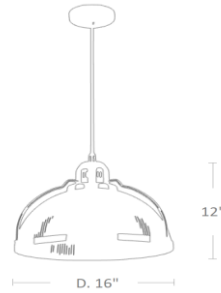

Project Name	Type
Catalog No	Date

DESCRIPTION

The PD030 LED Decorative Pendant features a sleek, stunning design. This decorative light is ideal for use in Vestibule & Lobby Area in MultiFamily Buildings. Rated for damp locations. Available in Wood Trim.

FEATURES

- Decorative Acrylic Lens
- 120° Beam Angle
- 120V 60Hz
- Rated for Damp Locations
- 50,000 Burning Hours
- UL Listed

DIMENSIONS

WARRANTY

5 Years

ORDERING INFORMATION

Example

PD030 13W 900 Lm 16" 3000K 120V PE - CH