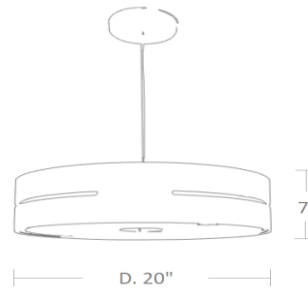

| | |
|--------------|------|
| Project Name | Type |
| Catalog No | Date |

DESCRIPTION

The PD101 LED Decorative Pendant features a sleek, stunning design. This decorative light is ideal for use in Vestibule & Lobby Area in MultiFamily Buildings. Rated for damp locations. Available in Wood Trim.

FEATURES

- 120° Beam Angle
- 120V 60Hz
- Rated for Damp Locations
- 50,000 Burning Hours
- UL and Energy Star Rated

DIMENSIONS

WARRANTY

5 Years

Example

PD101 13W 600 Lm 20" 3000K 120V PE - WT

ORDERING INFORMATION