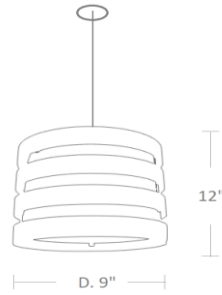

Project Name	Type
Catalog No	Date

DESCRIPTION

The PD111 LED Decorative Pendant features a sleek, stunning design. This decorative light is ideal for use in Vestibule & Lobby Area in MultiFamily Buildings. Rated for damp locations. Available in Wood Trim.

FEATURES

- 120° Beam Angle
- 120V 60Hz
- Rated for Damp Locations
- 50,000 Burning Hours
- UL and Energy Star Rated

DIMENSIONS

WARRANTY

5 Years

Example

PD111 13W 600 Lm 20" 3000K 120V PE - WT

ORDERING INFORMATION