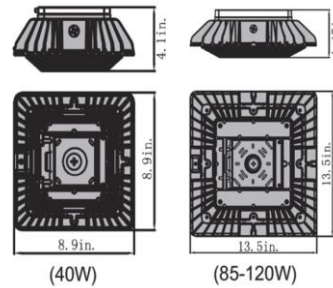

### DESCRIPTION

The PG-LED-696-12 Series LED Canopy fixture's sleek design makes it a great fit for most canopy lighting needs.

The slim housing is made of die-cast aluminum.

### DIMENSIONS