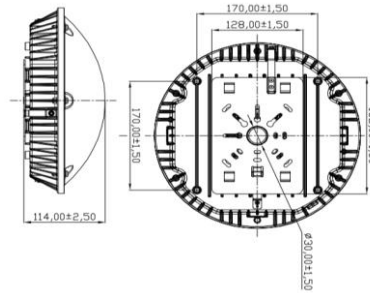

### DESCRIPTION

The PG698 Series LED Canopy fixture's sleek design makes it a great fit for most canopy lighting needs. The slim housing is made of die-cast aluminum. CRI Ra80 and 160° beam angle. Elegant appearance with excellent heat dissipation.

### DIMENSIONS