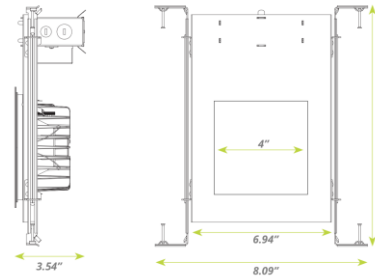

### FEATURES

- 4" LED Recessed Downlight
- Glare Free Technology
- New Construction & Remodel
- Narrow Trim
- 0-10V dimmable
- White trim
- Dimensions (W) 9.2 x (H) 3.6 x (D) 12
- Lamplife 50,000 Hrs
- IC Rated
- ETL and Energy Star listed

### DIMENSIONS