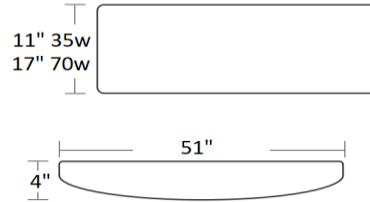

FEATURES

- Flush Mount
- 120° Beam Angle
- 120V 60Hz
- Rated for Damp Locations
- 50,000 Burning Hours
- UL and Energy Star rated

DIMENSIONS

WARRANTY

5 Years

ORDERING INFORMATION

Example

SM040 35W 2600 Lm 51" 4000K 120V FM - -