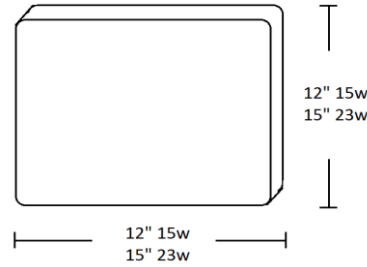

DIMENSIONS

WARRANTY

5 Years

Example

SM045 15W 1,050 Lm 12" 4000K 120V FM - WH

ORDERING INFORMATION

SM045	Watts / Lumens / Length	Color Temp	Voltage	Mounts	Options	Finish Options
	15W 1,050 lm 12" 23W 1,610 lm 15"	3000K, 4000K	120V	Flush Mount (FM)	-	White (WH)