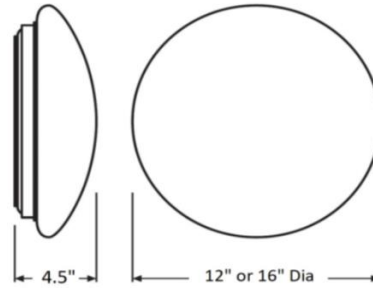

DIMENSIONS

WARRANTY

5 years

ORDERING INFORMATION

Example

SM050 15W 1290 Lm 12" 4000k 120V FM - ORB

SM050	Watts / Lumens / Length	Color Temp	Voltage	Mounts	Options	Finish Options
	15W 1,290 Lm 12" 23W 1,500 Lm 16"	3000K, 4000K	120V	Flush Mount (FM)	-	White (WH) Brushed Nickel (BN) Oil Rubbed Bronze (ORB)