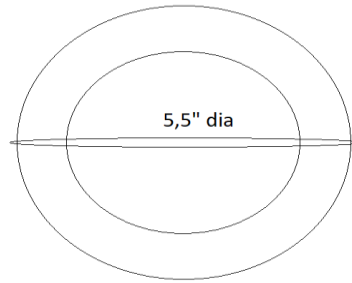

FEATURES

- Flush Mount
- Frosted Glass Lens
- 120° Beam Angle
- 120V 60Hz
- Rated for Damp Locations
- 50,000 Burning Hours
- UL and Energy Star rated

DIMENSIONS

WARRANTY

5 years

ORDERING INFORMATION

Example