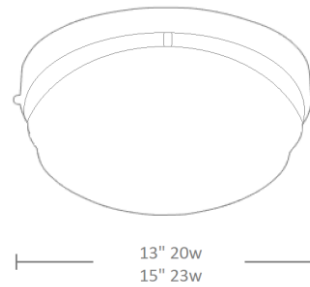

PROJECT INFORMATION

Project Name	Type
Catalog No	Date

DESCRIPTION

The SM064 LED Ceiling Light features a sleek, contoured design. This decorative light is ideal for use in kitchens, office areas and closets. This light provides general illumination in residential and commercial areas. Rated for damp locations.

FEATURES

- Flush Mount
- 120° Beam Angle
- 120V 60Hz
- Rated for Damp Locations
- 50,000 Burning Hours
- UL and Energy Star rated

DIMENSIONS

WARRANTY

5 years

ORDERING INFORMATION

Example

SM064 20W 1,000 Lm 13" 3000K 120V FM - BN