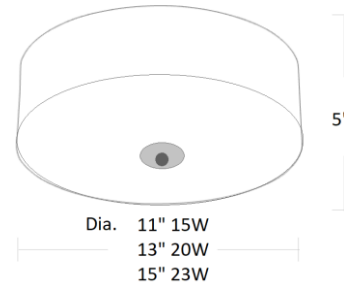

DIMENSIONS

WARRANTY

5 Years

Example

SM111 15W 800 11" 4000K 120V FM - Beige

ORDERING INFORMATION

SM111	Watts / Lumens / Length	Color Temp	Voltage	Mounts	Options	Finish Options
	15W 800 Lm 11"	3000K, 4000K	120V	Flush Mount (FM)		Beige Linen (BL)
	20W 1,200 Lm 13"					
	23W 1,400 Lm 15"