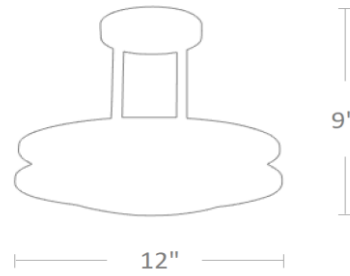

DIMENSIONS

WARRANTY

5 Years

ORDERING INFORMATION

Example

SMP092 15W 1050 Lm 12" 3000K MV FM ORB

SMP092	Watts / Lumens / Length	Color Temp	Voltage	Mounts	Options	Finish Options
	15W 1,050 Lm 12"	3000K, 4000K	120V	Flush Mount (FM) Pendant Mount (PM)		Brushed Nickel (BN) Oil Rubbed Bronze (ORB)