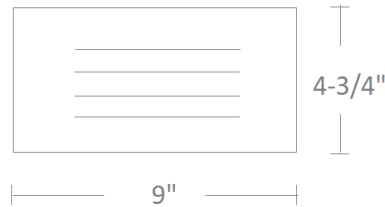

DESCRIPTION

The ST155 LED Step fixture achieves the look from today's upscale interior and exterior designers to transform the typical to the high end sleek look.

FEATURES

- 120° Beam Angle.
- 120V 60Hz
- IP65 Rated for Wet Locations
- 50,000 Burning Hours
- UL Listed
- Energy Star Rated

DIMENSIONS

WARRANTY

5 Years

Example

ST155 5W 40 lm 9" 4000K 120V - - ORB

ORDERING INFORMATION

ST155	Watts / Lumens / Length			Color Temp	Voltage	Mounts	Options	Finish Options
	5W	40 lm	9"	3000K, 4000K	120V	-	-	White (WH) Black (BLK) Oil Rubbed Bronze (ORB)