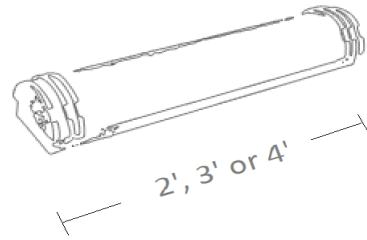

DIMENSIONS

WARRANTY

5 Years

Example

VL020 24w 1,680lm 2ft 3000K 120V SM BN

ORDERING INFORMATION

VL020	Watts / Lumens / Length	Color Temp	Voltage	Mounts	Options	Finish Options
	24w 1,680 lm 2ft	3000K, 4000K	120V	Surface Mount (SM)	-	Brushed Nickel (BN)
	28w 2,000 lm 3ft	5000K		Pendant (PM)		Oil Rubbed Bronze (ORB)
	35w 2,500 lm 4ft