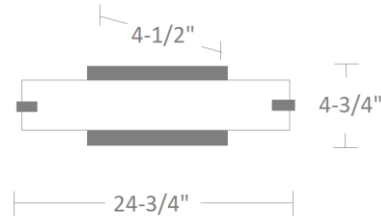

DIMENSIONS

WARRANTY

5 Years

Example

VL025 20W 1,400 lm 2' 3000K 120V WM - ORB

ORDERING INFORMATION

VL025	Watts / Lumens / Length	Color Temp	Voltage	Mounts	Options	Finish Options
	20W 1,400 lm 24"	3000K, 4000K	120V	Surface Mount (SM)	-	White (WH) Brushed Nickel (BN) Oil Rubbed Bronze (ORB)