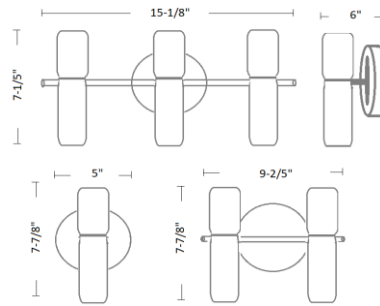

DIMENSIONS

WARRANTY

5 years

Example

VL100 15W 900 lm 9" 4000K 120V WM DIM ORB

ORDERING INFORMATION

VL100	Watts / Lumens / Length	Color Temp	Voltage	Mounts	Options	Finish Options
	8W 500 lm (1 head) 5"	3000K	120V	Wall Mount (WM)	Dimming (DM)	Chrome (CH) White (WH) Brushed Nickel (BN) Oil Rubbed Bronze (ORB)
	15W 900 lm (2 heads) 9"	4000K				
	22W 1300 lm (3 heads) 15"	5000K