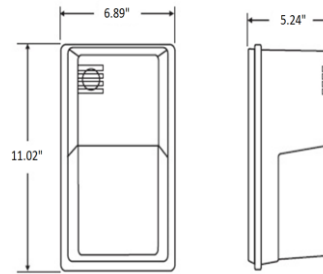

DIMENSIONS

WARRANTY

5 years

Example

WP682 36w 4860 Lm 3000K MV WM PC WH

ORDERING INFORMATION

WP682	Watts / Lumens / Length	Color Temp	Voltage	Mounts	Options	Finish Options
	36w 4860 Lm 50w 6750 Lm	3000K, 3500K 4000K, 5000K	120-277V (MV)		EM Battery Backup (EM)	White (WH)
	12w 1301 Lm - 20w 1985 Lm - 28w 2850 Lm -	4000K, 5000K	120-277V (MV)	Wall Mount (WM)	Photocell (PC)	Bronze (BN)