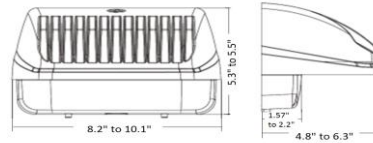

DIMENSIONS

WARRANTY

5 years

Example

WP760 15w 1350 Lm - 4000k MV WM - BN

ORDERING INFORMATION

WP760	Watts / Lumens / Length	Color Temp	Voltage	Mounts	Options	Finish Options
	15w 1350 Lm - 20w 1800 Lm - 24w 2160 Lm - 30w 2700 Lm - 42w 3800 Lm - 60w 5700 Lm - 80w 7600 Lm - 100w 10000 Lm - 120w 12000 Lm -	4000K, 5000K 5700K	120-277V (MV)	Wall Mount (WM)		Bronze (BN)