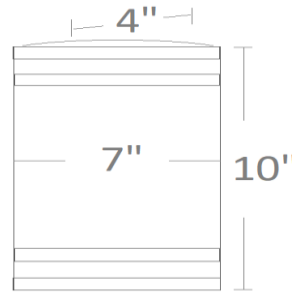

FEATURES

- CRI >80
- Beam angle 120 degrees
- 50,000 burning hours
- ETL ready
- DLC listed
- EnergyStar Rated.

DIMENSIONS

WARRANTY

5 years

Example

WS091 12w 840 lm 7" 3000k MV DIM White

ORDERING INFORMATION