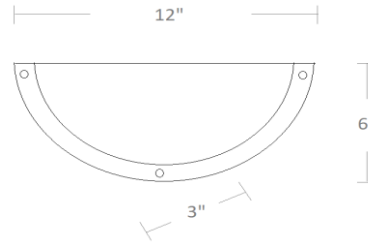

DIMENSIONS

WARRANTY

5 years

Example

WS093 12w 840 lm 12" 4000K 120V WM - ORB

ORDERING INFORMATION

WS093	Watts / Lumens / Length	Color Temp	Voltage	Mounts	Options	Finish Options
	12w 840 lm 12"	3000K, 4000K	120V	Wall Mount (WM)	-	Brushed Nickel (BN) Oil Rubbed Bronze (ORB)