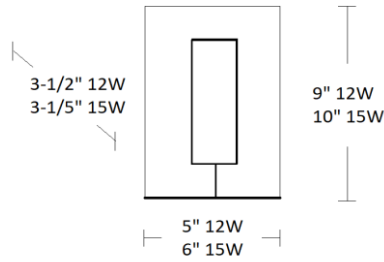

FEATURES

- Wall Sconce
- Frosted Glass lens
- 120° Beam Angle
- 120V 60Hz
- Rated for Damp Locations
- 50,000 Burning Hours
- UL Listed
- Energy Star Rated

DIMENSIONS

WARRANTY

5 years

Example

WS110 12W 500 lm 5" 4000K 120V WM - BN