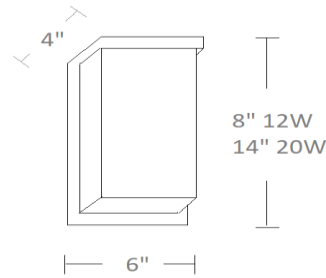

DIMENSIONS

WARRANTY

5 years

Example

WS115 12W 600 lm 8" 3000K 120V WM - ORB

ORDERING INFORMATION

WS115	Watts / Lumens / Length	Color Temp	Voltage	Mounts	Options	Finish Options
	12W 600 lm 8" 20W 1,100 lm 14"	3000K, 4000K	120V	Wall Mount (WM)	-	Black (BLK) White (WH) Oil Rubbed Bronze (ORB) Brushed Nickel (BN) Chrome (CH)