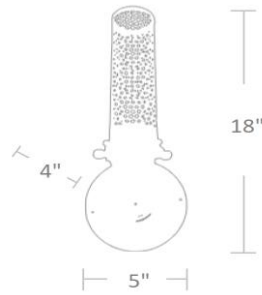

DIMENSIONS

WARRANTY

5 Years

Example

ORDERING INFORMATION

WS200							
	▼	▼	▼	▼	▼	▼	▼
	Watts / Lumens / Length	Color Temp	Voltage	Mounts	Options	Finish Options	
	9W 300 Lm 4"x18"x5"	3000K	120V	Wall Mount (WM)	Dimmable (DIM)	Gun Metal (GM)