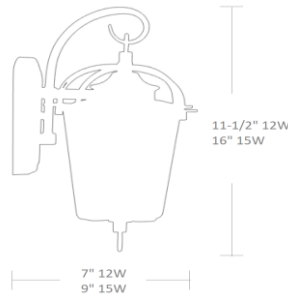

### DESCRIPTION

The WS500 LED Decorative Wall/Ceiling Fixture utilizes highly reliable, high power LEDs directed to minimize energy while maximizing light distribution. It combines energy efficiency, an extremely long life and a stylized design making it beautiful in appearance and performance, with a light footprint on the environment. IP65 Rated for damp locations.

### DIMENSIONS