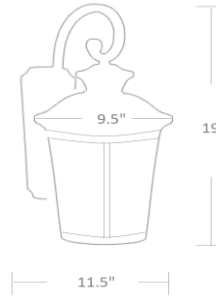

FEATURES

- Outdoor Coach Light Fixture
- 120° Beam Angle
- 120V 60Hz
- IP65 Rated for Damp Locations
- 50,000 Burning Hours
- UL Listed
- Energy Star Listed

DIMENSIONS

WARRANTY

5 Years

Example

WS501 15W 900 lm 19" 4000K 120V WM - BLK