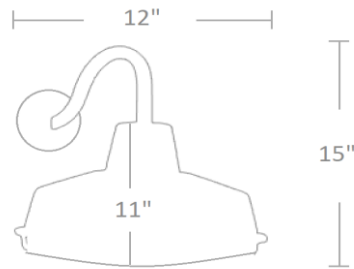

DIMENSIONS

WARRANTY

5 Years

Example

WS510 13W 950 Lm 12" 4000K 120V WM - Black

ORDERING INFORMATION

WS510	Watts / Lumens / Length	Color Temp	Voltage	Mounts	Options	Finish Options
	13W 910 Lm 12"x15"x11"	3000K, 4000K 5000K	120V	Wall Mount (WM)		White (WH) Black (BLK)