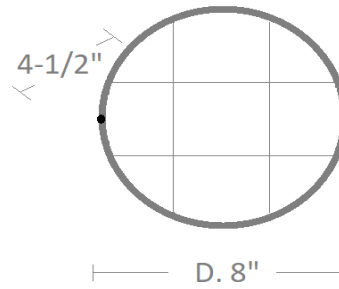

FEATURES

- 120° Beam Angle
- 120V 60Hz
- IP65 Rated for Damp Locations
- 50,000 Burning Hours
- UL Listed
- Energy Star Listed

DIMENSIONS

WARRANTY

5 Years

Example

WS555 9W 400 lm 8" 4000K 120V WM - BLK

ORDERING INFORMATION