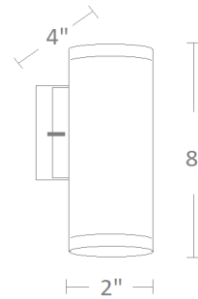

FEATURES

- Projects light up and down
- 120° Beam Angle
- 120V 60Hz
- IP65 Rated for Wet Locations
- 50,000 Burning Hours
- UL listed
- Energy Star Rated

DIMENSIONS

WARRANTY

5 Years

Example

WS600 13W 1,100 lm 8" 4000K 120V WM - BLK

ORDERING INFORMATION

WS600	Watts / Lumens / Length	Color Temp	Voltage	Mounts	Options	Finish Options
	13W 1,100 lm 8"	3000K, 4000K 5000K	120V	Wall Mount (WM)	-	White (WH) Black (BLK) Brushed Nickel (BN)