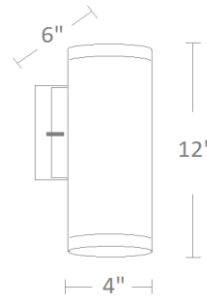

Project Name	Type
Catalog No	Date

DESCRIPTION

The WS610 LED Decorative Indoor/Outdoor Wall Sconce/Wall Wash projects light up and down, high power LEDs directed to minimize energy while maximizing light distribution. It combines energy efficiency, an extremely long life and a stylized design making it beautiful in appearance and performance, with a light footprint on the environment. IP65 Rated for damp locations.

DIMENSIONS

WARRANTY

5 Years

Example

WS610 12W 840 lm 8" 4000K 85-265V WM - BLK

ORDERING INFORMATION

WS610	Watts / Lumens / Length	Color Temp	Voltage	Mounts	Options	Finish Options
	12W 840 lm 8" 18W 1,300 lm 12"	3000K, 4000K 5000K	85-265V	Wall Mount (WM)	-	Brushed Nickel (BN) Black (BLK) White (WH) Oil Rubbed Bronze (ORB)